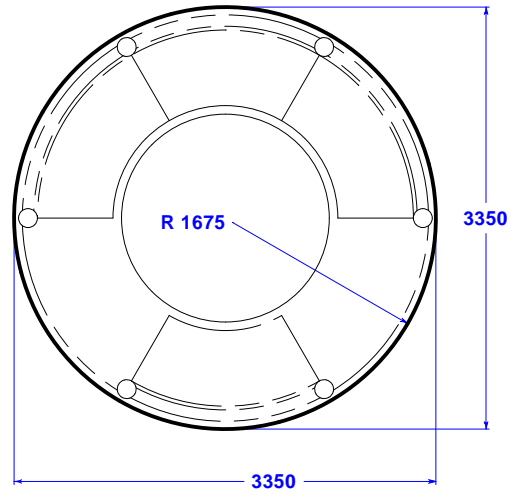

# Crown Redwood Collection

**2.1m Round Gazebo  
Crown Rose  
Concrete Base Dimensions**

**2.8m Round Gazebo  
Crown Elizabeth  
Concrete Base Dimensions**

**3.3m Round Gazebo  
Crown Edward  
Concrete Base Dimensions**

**3.8m Round Gazebo  
Crown Henry  
Concrete Base Dimensions**

**Scale 1:60**