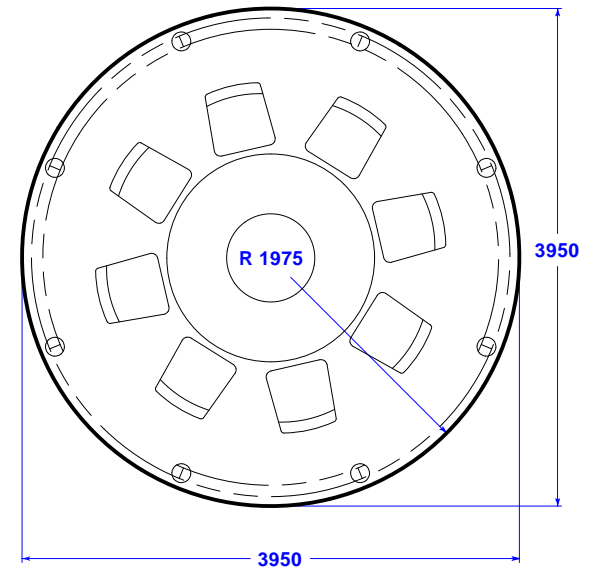

# Crown Redwood Collection

**2.1m Round Gazebo  
Crown Rose  
Concrete Base Dimensions**

**2.8m Round Gazebo  
Crown Elizabeth  
Concrete Base Dimensions**

**3.3m Round Gazebo  
Crown Edward  
Concrete Base Dimensions**

**3.8m Round Gazebo  
Crown Henry  
Concrete Base Dimensions**

**Scale 1:60**