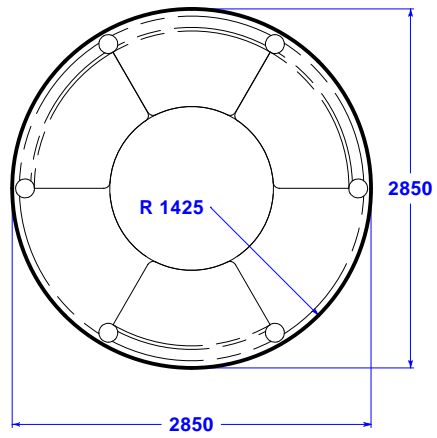

# Crown Redwood Collection

**2.1m Round Gazebo  
Crown Rose  
Concrete Base Dimensions**

**2.8m Round Gazebo  
Crown Elizabeth  
Concrete Base Dimensions**

**3.3m Round Gazebo  
Crown Edward  
Concrete Base Dimensions**

**3.8m Round Gazebo  
Crown Henry  
Concrete Base Dimensions**

**Scale 1:60**