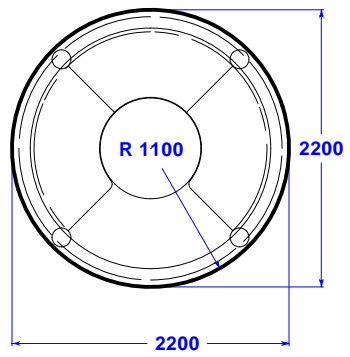

# Crown Redwood Collection

**2.1m Round Gazebo  
Crown Rose  
Concrete Base Dimensions**

**2.8m Round Gazebo  
Crown Elizabeth  
Concrete Base Dimensions**

**3.3m Round Gazebo  
Crown Edward  
Concrete Base Dimensions**

**3.8m Round Gazebo  
Crown Henry  
Concrete Base Dimensions**

**Scale 1:60**